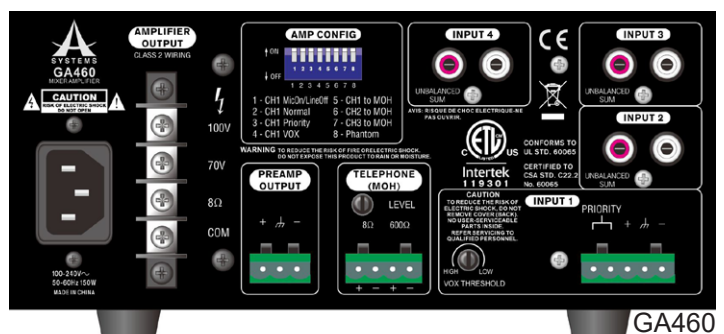

GA335

GA460