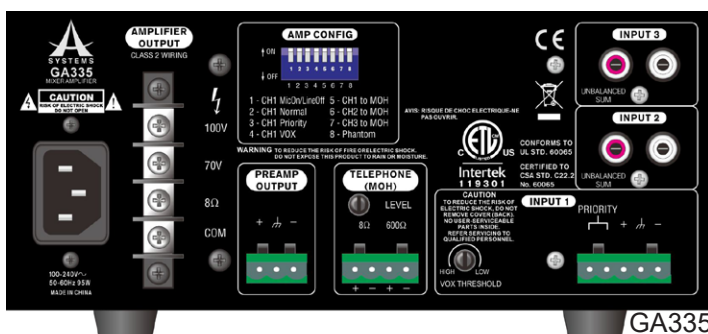

GA335

3 Channel 35 Watt Mixer/Amplifier

GA460

4 Channel 60 Watt Mixer/Amplifier

Features

- ▶ 3 input channels, each with volume control, on GA335
- ▶ 4 input channels, each with volume control, on GA460
- ▶ 35 or 60 Watt amplifier output channel
- ▶ Bass and treble controls on master output
- ▶ Balanced 3-pin Euroblock mic/line inputs
- ▶ Telephone output for 'music on hold' application
- ▶ Two or three stereo RCA music inputs
- ▶ Screw-terminal speaker outputs
- ▶ Priority muting by VOX or external switch

Specifications

	GA335	GA460
Power Output (Rated)	35W	60W
Input Section		
RCA Inputs	2	3
Phoenix/Euroblock Input	1	1
Frequency Response	70Hz to 18 kHz \pm 2dB	70Hz to 18 kHz \pm 2dB
Output Section		
Balanced Screw Terminal Output	Yes	Yes
Balanced Phoenix/Euroblock Output	Yes	Yes
Zone 2 (Telephone Use)	Yes	Yes
70V Output	Yes	Yes
100V Output	Yes	Yes
S/N Ratio	All >60dB	All >60dB
Input Signal LED	Yes	Yes
Master Out Clip LED	Yes	Yes
Treble & Bass (Output)	Yes	Yes
VOX Threshold	Yes	Yes
Number of Input Channels	3	4
Input Volume Control	3	4
Master Out Level Control	1	1
THD@ 1kHz (10% Rated Output)	<0.5%	<0.5%
Phantom Power	24V DC	24V DC
Dimensions (WxHxD)	241 x 105 x 352 mm (9.49" x 4.13" x 13.86")	241 x 105 x 352 mm (9.49" x 4.13" x 13.86")
Weight	3.81 kg (8.4 lbs)	4.21 kg (9.3 lbs)