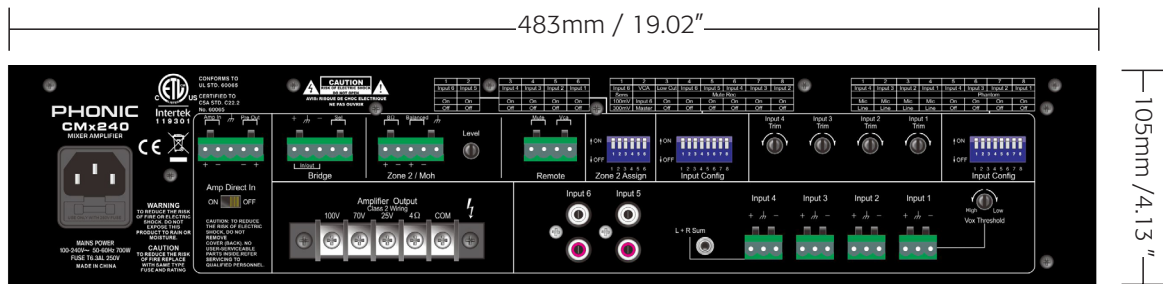

### Features

- ▶ 6 input channels, each with volume control
- ▶ 120 or 240 Watt amplifier output channel
- ▶ Bass and treble controls on master output
- ▶ Balanced Phoenix-type mic/line inputs
- ▶ Channel 4 features summed 1/8" mini-stereo input
- ▶ Two stereo RCA music inputs on channels 5 and 6
- ▶ Telephone output for 'music on hold' application
- ▶ Variable speed fan and multiple protection design
- ▶ Direct input connector for utilizing amplifier for single connector
- ▶ Bridge "Link" input/output circuit with independent select function for system expansion
- ▶ Screw-terminal speaker outputs for low-impedance and distributed line connections
- ▶ Priority muting by VOX or external switch

## Specifications

	CMx120	CMx240
Power Output (Rated)	120W	240W
<b>Input Section</b>		
RCA Inputs	2 Stereo	2 Stereo
Euroblock Inputs	4	4
Frequency Response	70Hz to 18 kHz $\pm$ 2dB	70Hz to 18 kHz $\pm$ 2dB
<b>Output Section</b>		
Balanced Screw Terminal Outputs	Yes	Yes
Zone 2 / Music On Hold	Yes	Yes
Bridge In/Out with Select Connectors	Yes	Yes
25V, 70V & 100V Output	Yes	Yes
4 $\Omega$ Output	Yes	Yes
S/N Ratio	All >60dB	All >60dB
Remote Mute / VCA Connectors	Yes	Yes
Input Signal LED	Yes	Yes
Master Out Clip LED	Yes	Yes
Treble & Bass (Output)	Yes	Yes
VOX Threshold	Yes	Yes
Number of Input Channels	6	6
Input Volume Controls	6	6
Master Out Level Control	1	1
THD@ 1kHz (10% Rated Output)	<0.5%	<0.5%
Phantom Power	24V DC	24V DC
Dimensions (WxHxD)	483 x 105 x 293 mm (19.02" x 4.13" x 11.54")	483 x 105 x 293 mm (19.02" x 4.13" x 11.54")