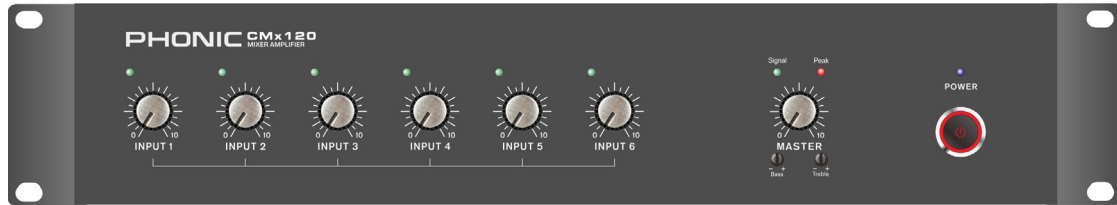

## CMx120

120 Watt Mixer/Amplifier

## CMx240

240 Watt Mixer/Amplifier

### Features

- ▶ 6 input channels, each with volume control
- ▶ 120 or 240 Watt amplifier output channel
- ▶ Bass and treble controls on master output
- ▶ Balanced Phoenix-type mic/line inputs
- ▶ Channel 4 features summed 1/8" mini-stereo input
- ▶ Two stereo RCA music inputs on channels 5 and 6
- ▶ Telephone output for 'music on hold' application
- ▶ Variable speed fan and multiple protection design
- ▶ Direct input connector for utilizing amplifier for single connector
- ▶ Bridge "Link" input/output circuit with independent select function for system expansion
- ▶ Screw-terminal speaker outputs for low-impedance and distributed line connections
- ▶ Priority muting by VOX or external switch

### Description

For commercial installations and set ups, the Phonic CMx series of mixer/amplifiers provide the power and precision necessary for a flawless system. Offering a myriad of professional inputs possibilities and flexible output modes including 25V, 70V and 100V, the CMx series of mixer/amplifiers is perfect for background music, broadcast paging, as well as on-hold music for offices, restaurants, factories and churches. The CMx120 provides a total of 6 inputs with a 120W program amplifier output. The CMx240 also provides a total of 6 inputs with up to 240W program amplifier output. Each CMx mixer/amplifier also features an individual level control on each input, voice activated muting, music on hold output and bass and treble controls.