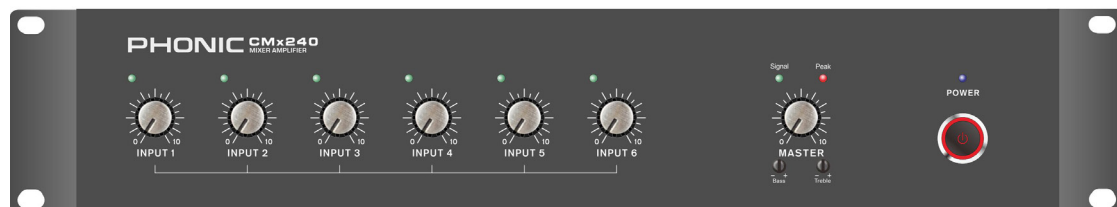

## CMx120

120 Watt Mixer/Amplifier

### Features

- ▶ 6 input channels, each with volume control
- ▶ 120 or 240 Watt amplifier output channel
- ▶ Bass and treble controls on master output
- ▶ Balanced Phoenix-type mic/line inputs
- ▶ Channel 4 features summed 1/8" mini-stereo input
- ▶ Two stereo RCA music inputs on channels 5 and 6
- ▶ Telephone output for 'music on hold' application
- ▶ Variable speed fan and multiple protection design
- ▶ Direct input connector for utilizing amplifier for single connector
- ▶ Bridge "Link" input/output circuit with independent select function for system expansion
- ▶ Screw-terminal speaker outputs for low-impedance and distributed line connections
- ▶ Priority muting by VOX or external switch

### Description

For commercial installations and set ups, the Phonic CMx series of mixer/amplifiers provide the power and precision necessary for a flawless system. Offering a myriad of professional inputs possibilities and flexible output modes including 25V, 70V and 100V, the CMx series of mixer/amplifiers is perfect for background music, broadcast paging, as well as on-hold music for offices, restaurants, factories and churches. The CMx120 provides a total of 6 inputs with a 120W program amplifier output. The CMx240 also provides a total of 6 inputs with up to 240W program amplifier output. Each CMx mixer/amplifier also features an individual level control on each input, voice activated muting, music on hold output and bass and treble controls.