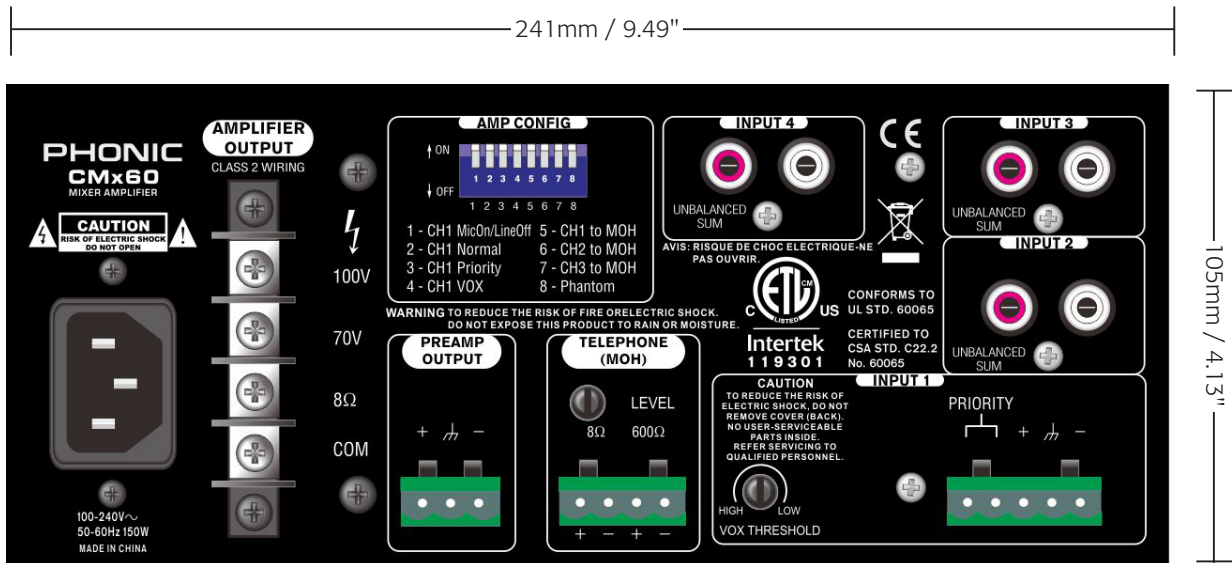

### Features

- ▶ 3 input channels, each with volume control, on CMx35
- ▶ 4 input channels, each with volume control, on CMx60
- ▶ 35 or 60 Watt amplifier output channel
- ▶ Bass and treble controls on master output
- ▶ Balanced Phoenix-type mic/line inputs
- ▶ Telephone output for 'music on hold' application
- ▶ Two or three stereo RCA music inputs
- ▶ Screw-terminal speaker outputs
- ▶ Priority muting by VOX or external switch

## Dimensions

## Specifications

	CMx35	CMx60
Power Output (Rated)	35W	60W
<b>Input Section</b>		
RCA Inputs	2	3
Phoenix/Euroblock Input	1	1
Frequency Response	70Hz to 18 kHz $\pm 2$ dB	70Hz to 18 kHz $\pm 2$ dB
<b>Output Section</b>		
Balanced Screw Terminal Output	Yes	Yes
Balanced Euroblock Output	Yes	Yes
Zone 2 (Telephone Use)	Yes	Yes
25V, 70V & 100V Output	Yes	Yes
S/N Ratio	All >60dB	All >60dB
Input Signal LED	Yes	Yes
Master Out Clip LED	Yes	Yes
Treble & Bass (Output)	Yes	Yes
VOX Threshold	Yes	Yes
Number of Input Channels	3	4
Input Volume Control	3	4
Master Out Level Control	1	1
THD@ 1kHz (10% Rated Output)	<0.5%	<0.5%
Phantom Power	24V DC	24V DC
Dimensions (WxHxD)	241 x 105 x 352 mm (9.49" x 4.13" x 13.86")	241 x 105 x 352 mm (9.49" x 4.13" x 13.86")
<b>Weight</b>	3.81 kg (8.4 lbs)	4.21 kg (9.3 lbs)